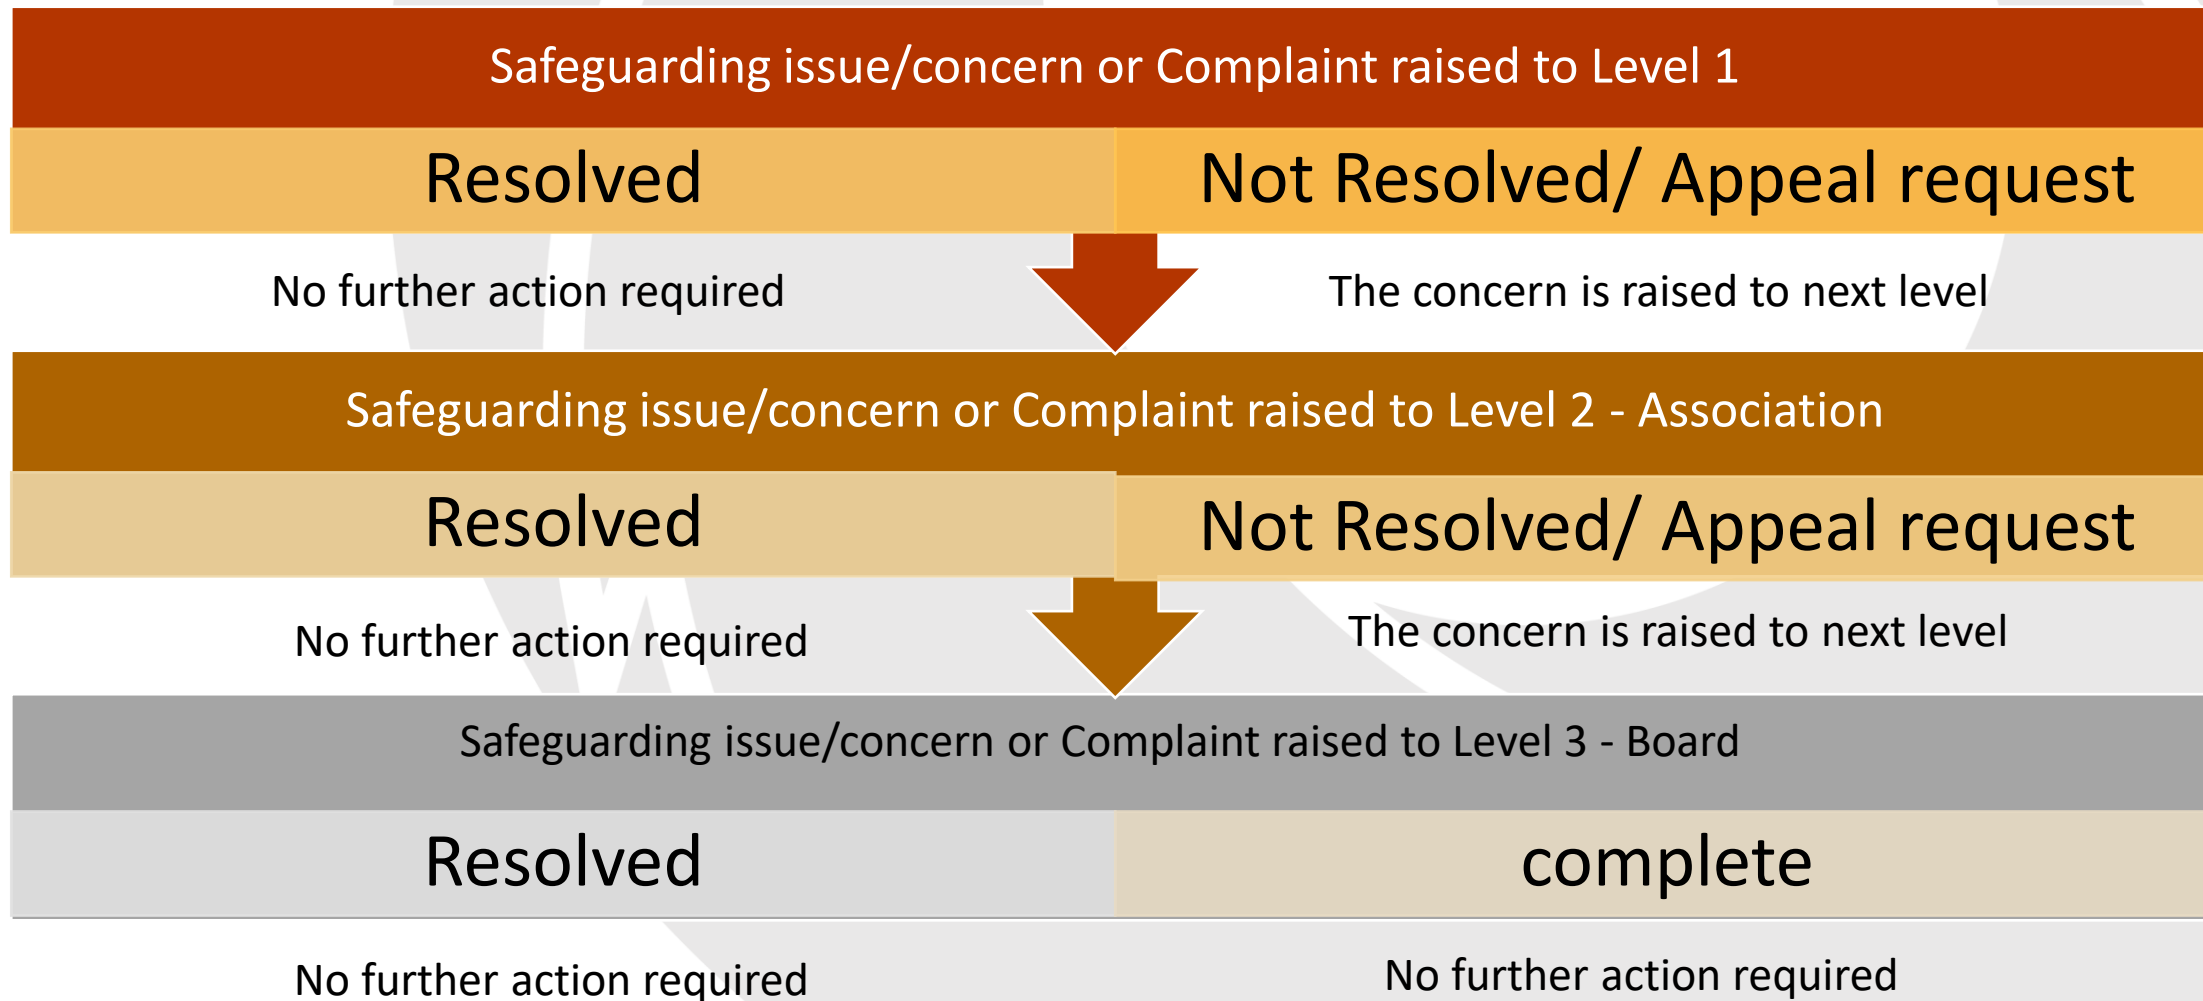

Safeguarding issue/concern or Complaint Appeals Process

FFEDERASIWN SAETHU
TARGEDAU CYMRU
WELSH TARGET
SHOOTING FEDERATION

Safeguarding issue/concern or Complaint Appeals Process

**FFEDERASIWN SAETHU
TARGEDAU CYMRU**